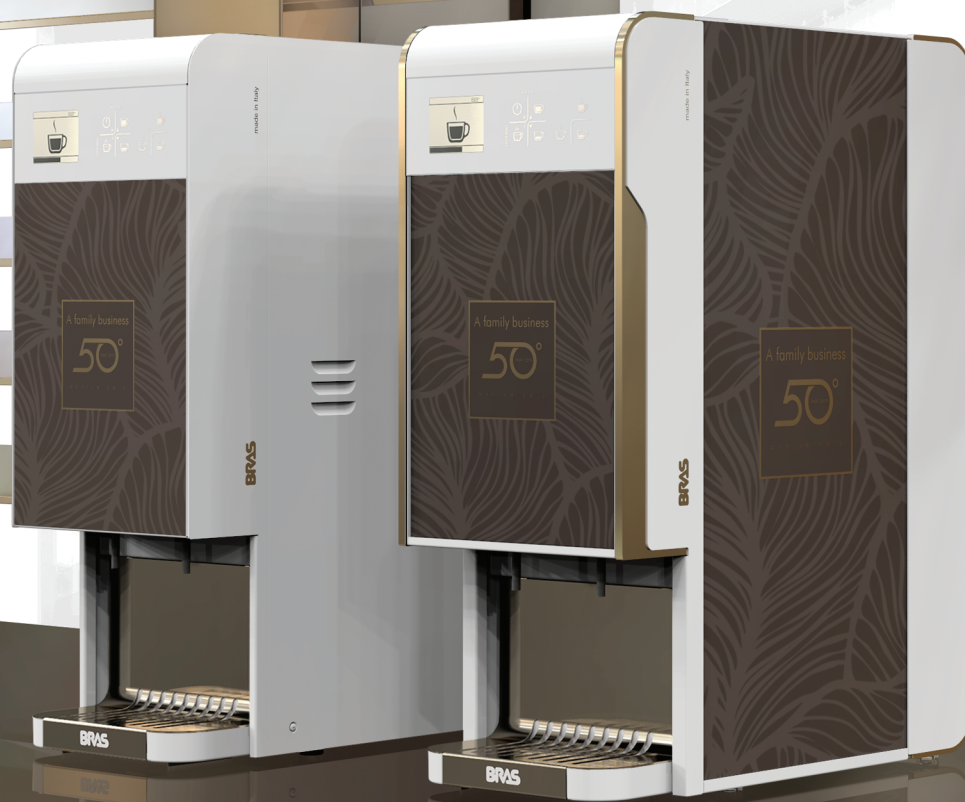

A family business

50°  
1969-2019

anniversary

Design : Arch. Federico Salin

**B** - express

*Il miglior design per il tuo business*

*The best design for your business*

**BRAS**<sup>®</sup>

B-express is the brand new vending machine for soluble products that makes communication and design its strong points. Ginseng coffee, barley coffee and soluble products in general will no longer go unnoticed at your venue, becoming leading products for your business. Make the most of your products and your venue by putting your B-express together in a unique way.

|             |  cm |  cm |  cm |  Kg |  Kg |  L |  cc |
|-------------|--|--|--|--|---|---|--|
| B - express | 20   | 52   | 39   | 10   | 12  | 4.5   | 2x1000   |

display per visualizzazione info e tasti touch per erogazione prodotto  
display for info and touch buttons for product dispensing